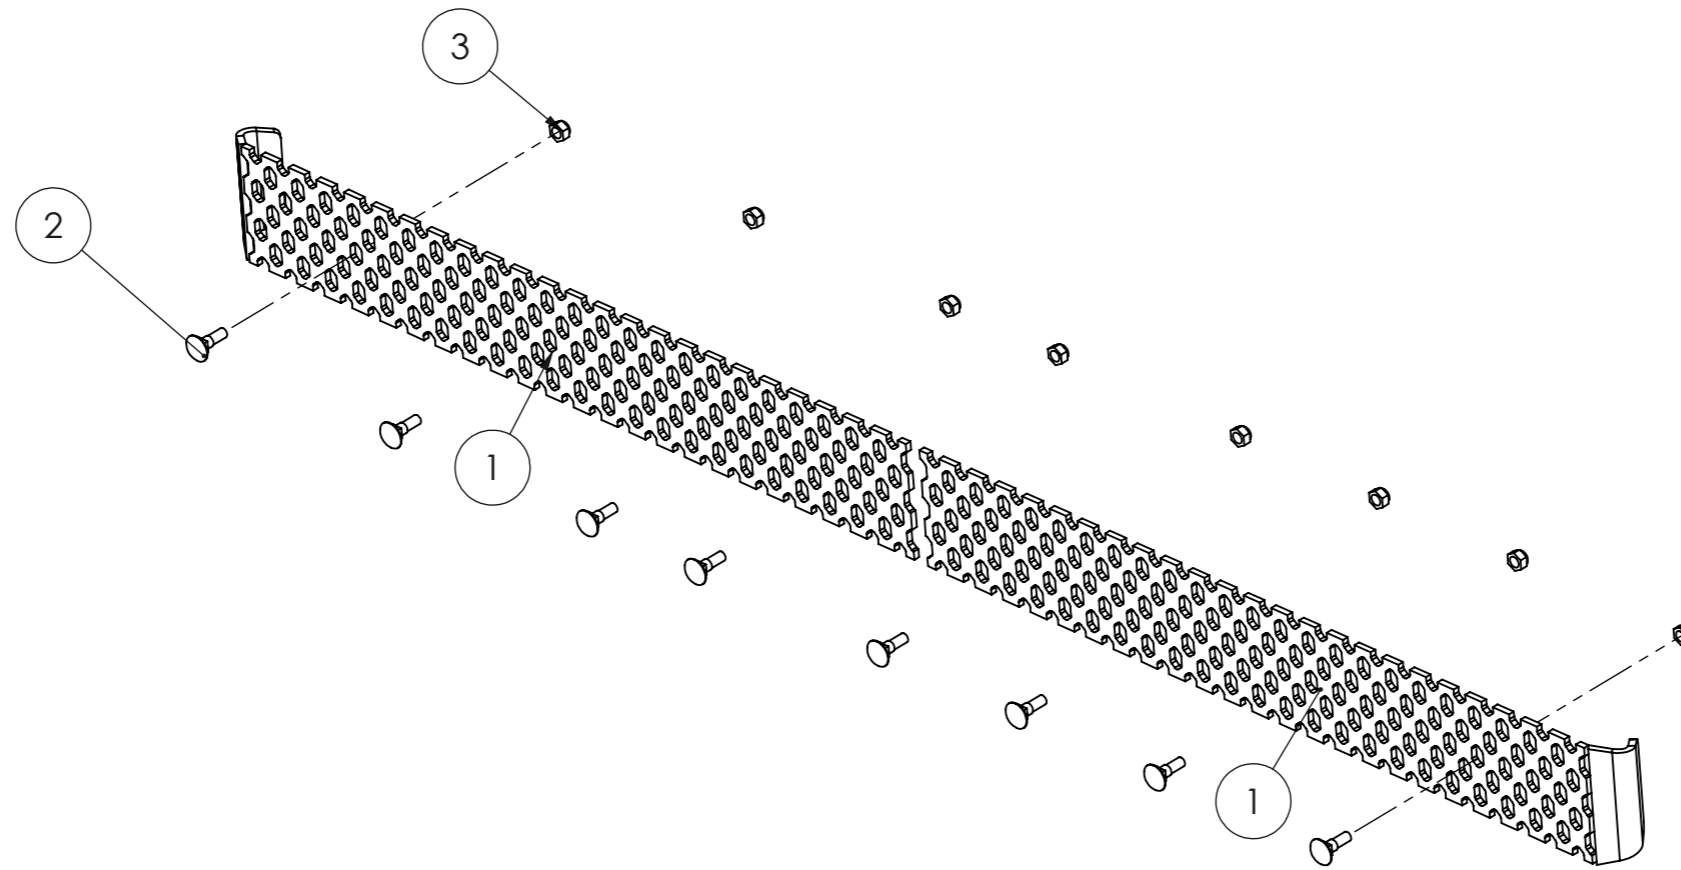

50260 (Reikäterä/Cutting Edge with holes)

POS.	ITEM	NIMITYS	DESCRIPTION	MÄÄRÄ/QTY.
1	2501160	Kulmareikäterä	Perforated Blade with angle	2
2	8352112	Lukkoruuvi	Carriage-bolt	8
3	8352077	Nyloc mutteri	Nyloc nut	8

STARK

TERÄSARJA NL2400 LITE
REIKÄTERÄT
Cutting Edge with holes

Piir. nro / Drawing No.
50260

Rev.