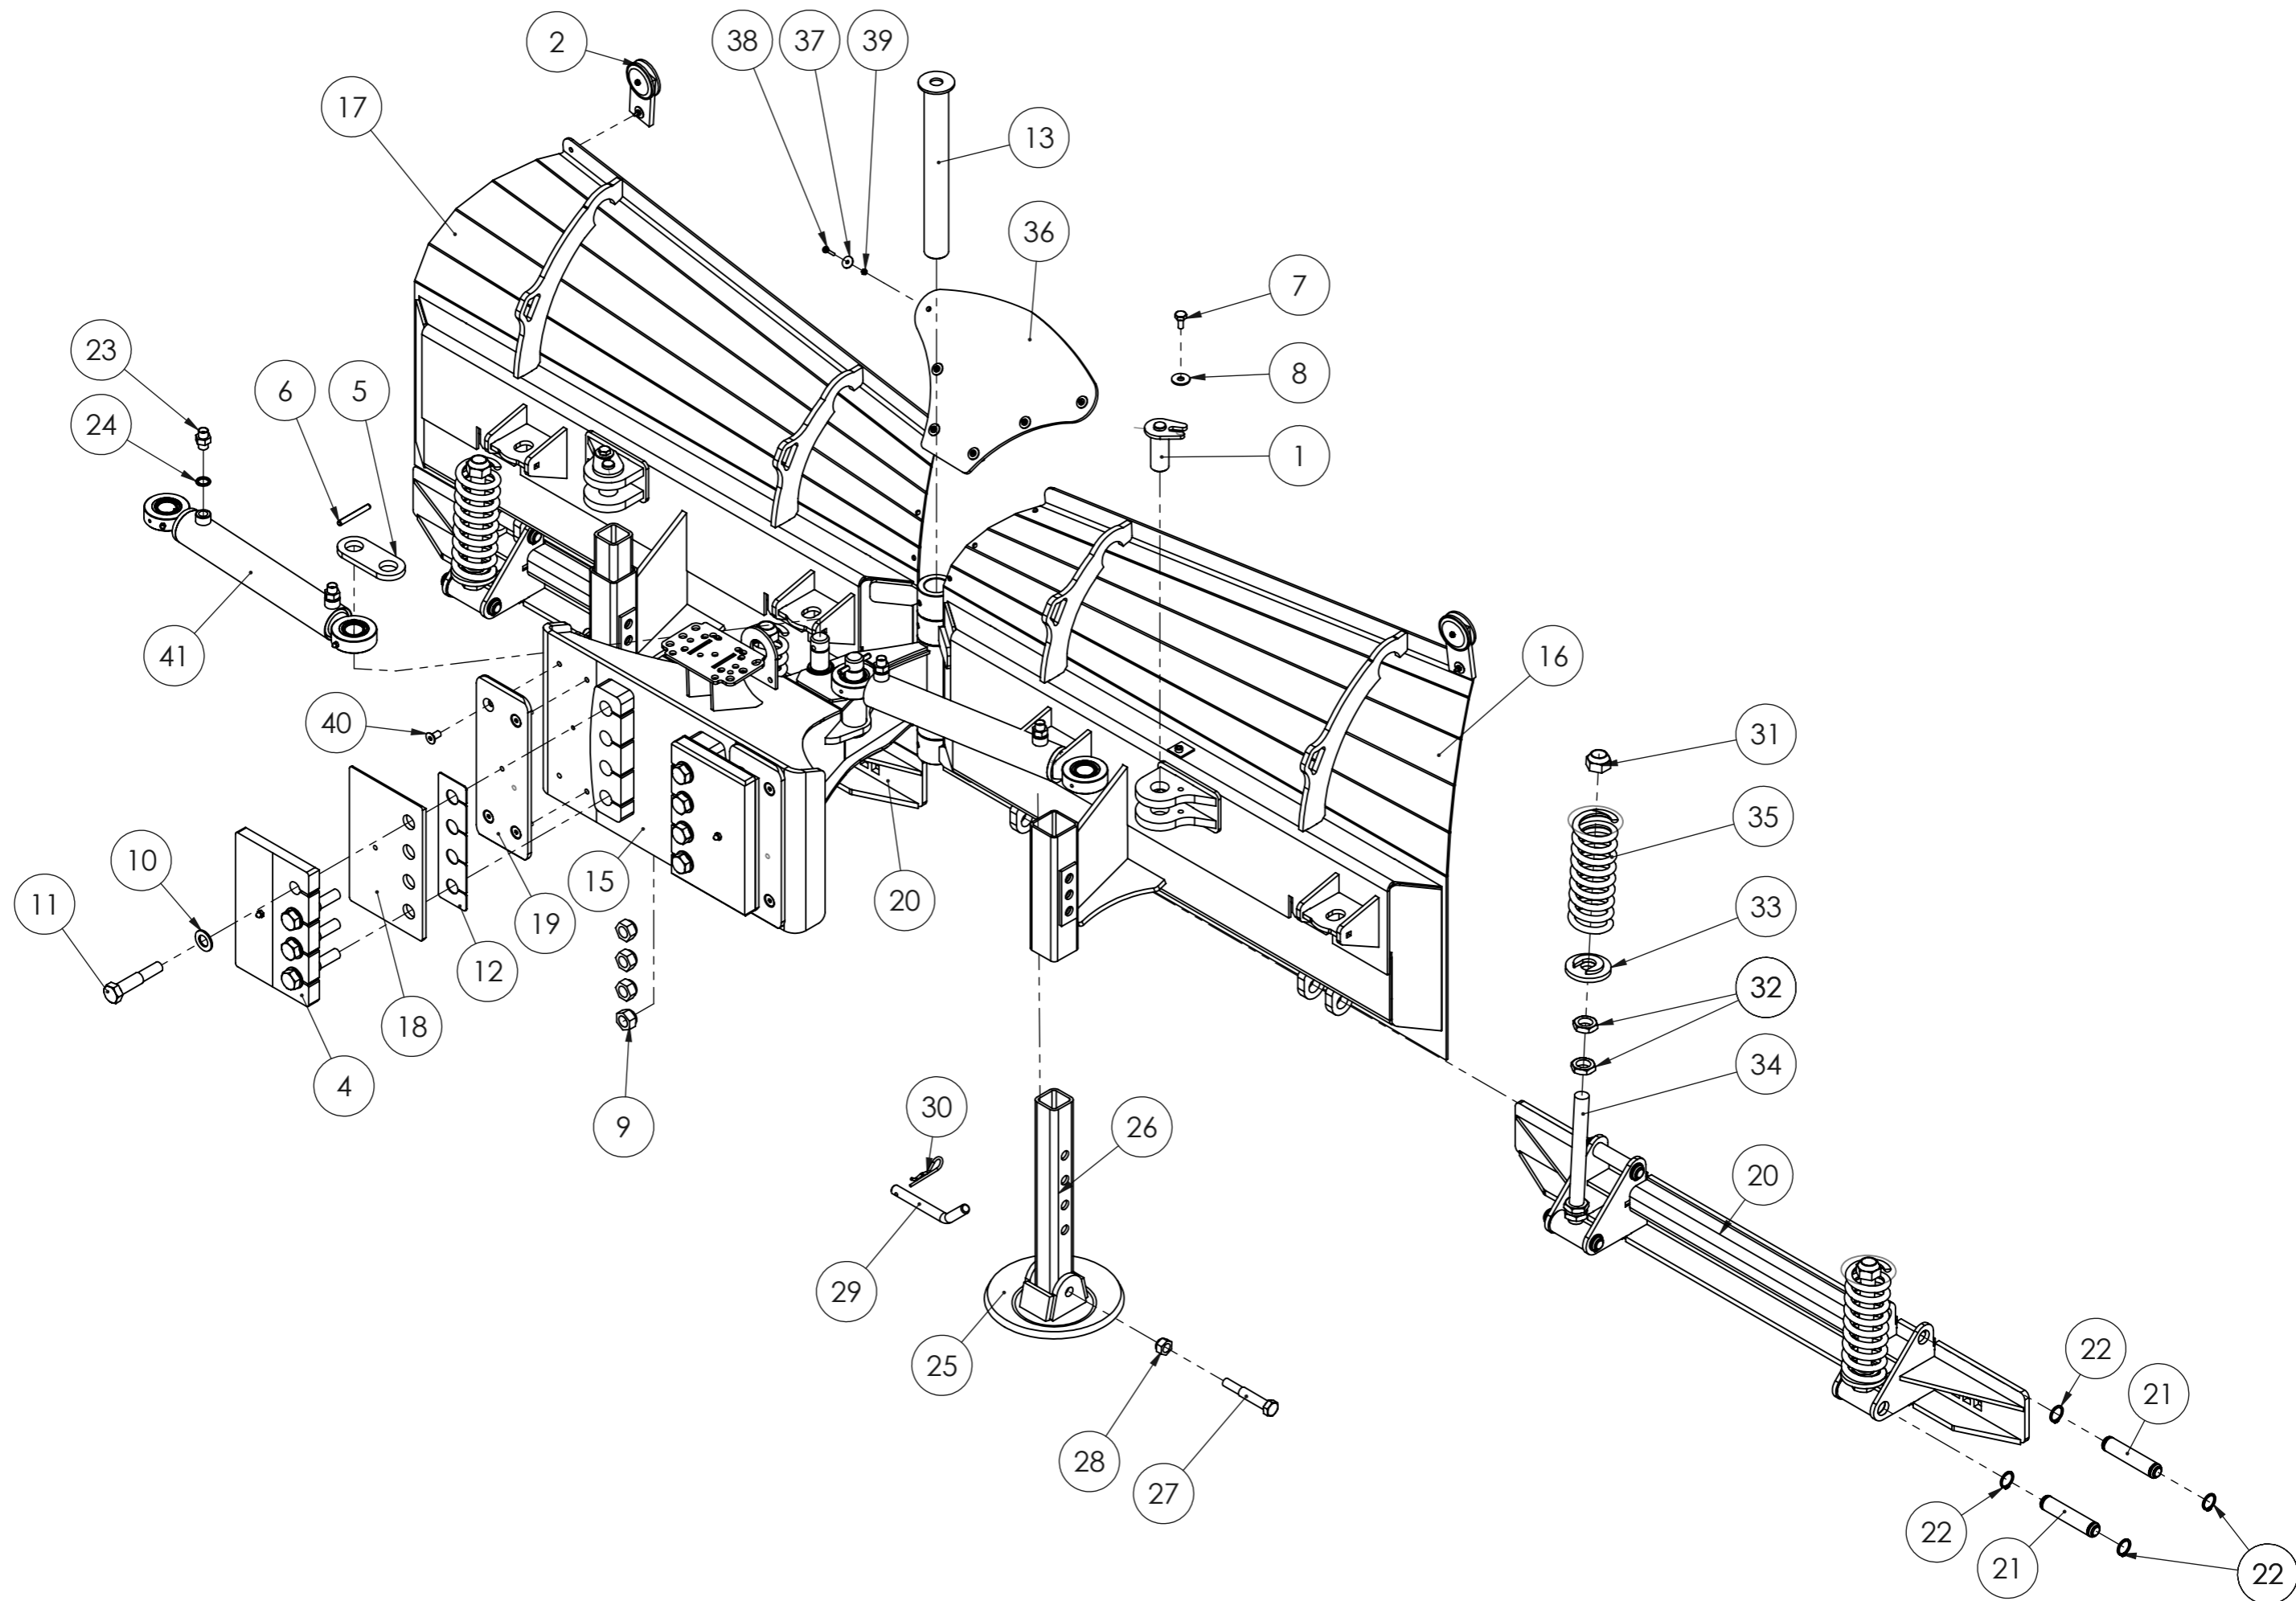

NL2400 light varaosat

Piir. nro / Drawing No.
50023_V0

Rev.

50023_V0 (NL2400 light varaosat/)

POS.	ITEM	NIMITYS	DESCRIPTION	MÄÄRÄ/QTY.
1	2500167	Tappi	Pin	2
2	6001009	Heijastin	Reflector	2
3	8356005	Rasvanippa	Grease nipple	4
4	4500171	Liukulevy	Sliding plate	2
5	4500238	Levy	Plate	1
6	8352025	Sokka	Pin	2
7	8352151	Kuusioruuvi	Hex bolt	2
8	8352144	Aluslevy	Washer	2
9	8352078	Mutteri	Nut	8
10	8352014	Aluslevy	Washer	8
11	8352148	Kuusioruuvi	Hex bolt	8
12	4500918	Shimmilevy	Shim plate	2
13	2501145	Tappi	Pin	1
14	8352081	Pidätinruuvi	Clamping screw	1
15	2501143	Käätörunko	Steering Frame	1
16	2500466	Oikea Siipi	Right Wing	1
17	2500467	Vasen Siipi	Left Wing	1
18	4504739	Liukulevy	Sliding plate	2
19	4505912	Liukulevy	Sliding plate	2
20	2501146	Terälappurunko 1185	Bladeframe	2
21	4500883	Terärungon tappi	Blade frame pin	8
22	8352105	Pidätinrenkas	Retaining ring	16
23	8301033	Kaksoisnipa	Double nipple	4
24	8307002	Usit-tiiviste	Usit-Ring	4
25	2500791	Pohjalevy	Base plate	2
26	2500689	TASSUN VARSI	Arm	2
27	8352040	Kuusioruuvi	Hex bolt	2
28	8352077	Nyloc mutteri	Nyloc nut	2
29	4500880	Tappi	Pin	2
30	8352136	Sokka	Pin	2
31	8352074	Mutteri	Nut	4
32	8352071	Mutteri	Nut	8
33	2500065	Jousenohjain	Spring guide	4
34	2501144	Joustonakseli light	Spring shaft light	4
35	8351006	Jousi	Spring	4
36	4500228	Kumi	rubber	1
37	8352031	Aluslevy	Washer	6
38	8352092	Uraruuvi	screw	6
39	8352075	Nyloc mutteri	Nyloc nut	6
40	8352163	Kuusiokoloruuvi	Hexagonal Socket-Head Screw	8
41	8354050	Hydraulisylinteri	Hydraulic cylinder	2

NL2400 light varaosat

Piir. nro / Drawing No.
50023_V0

Rev.