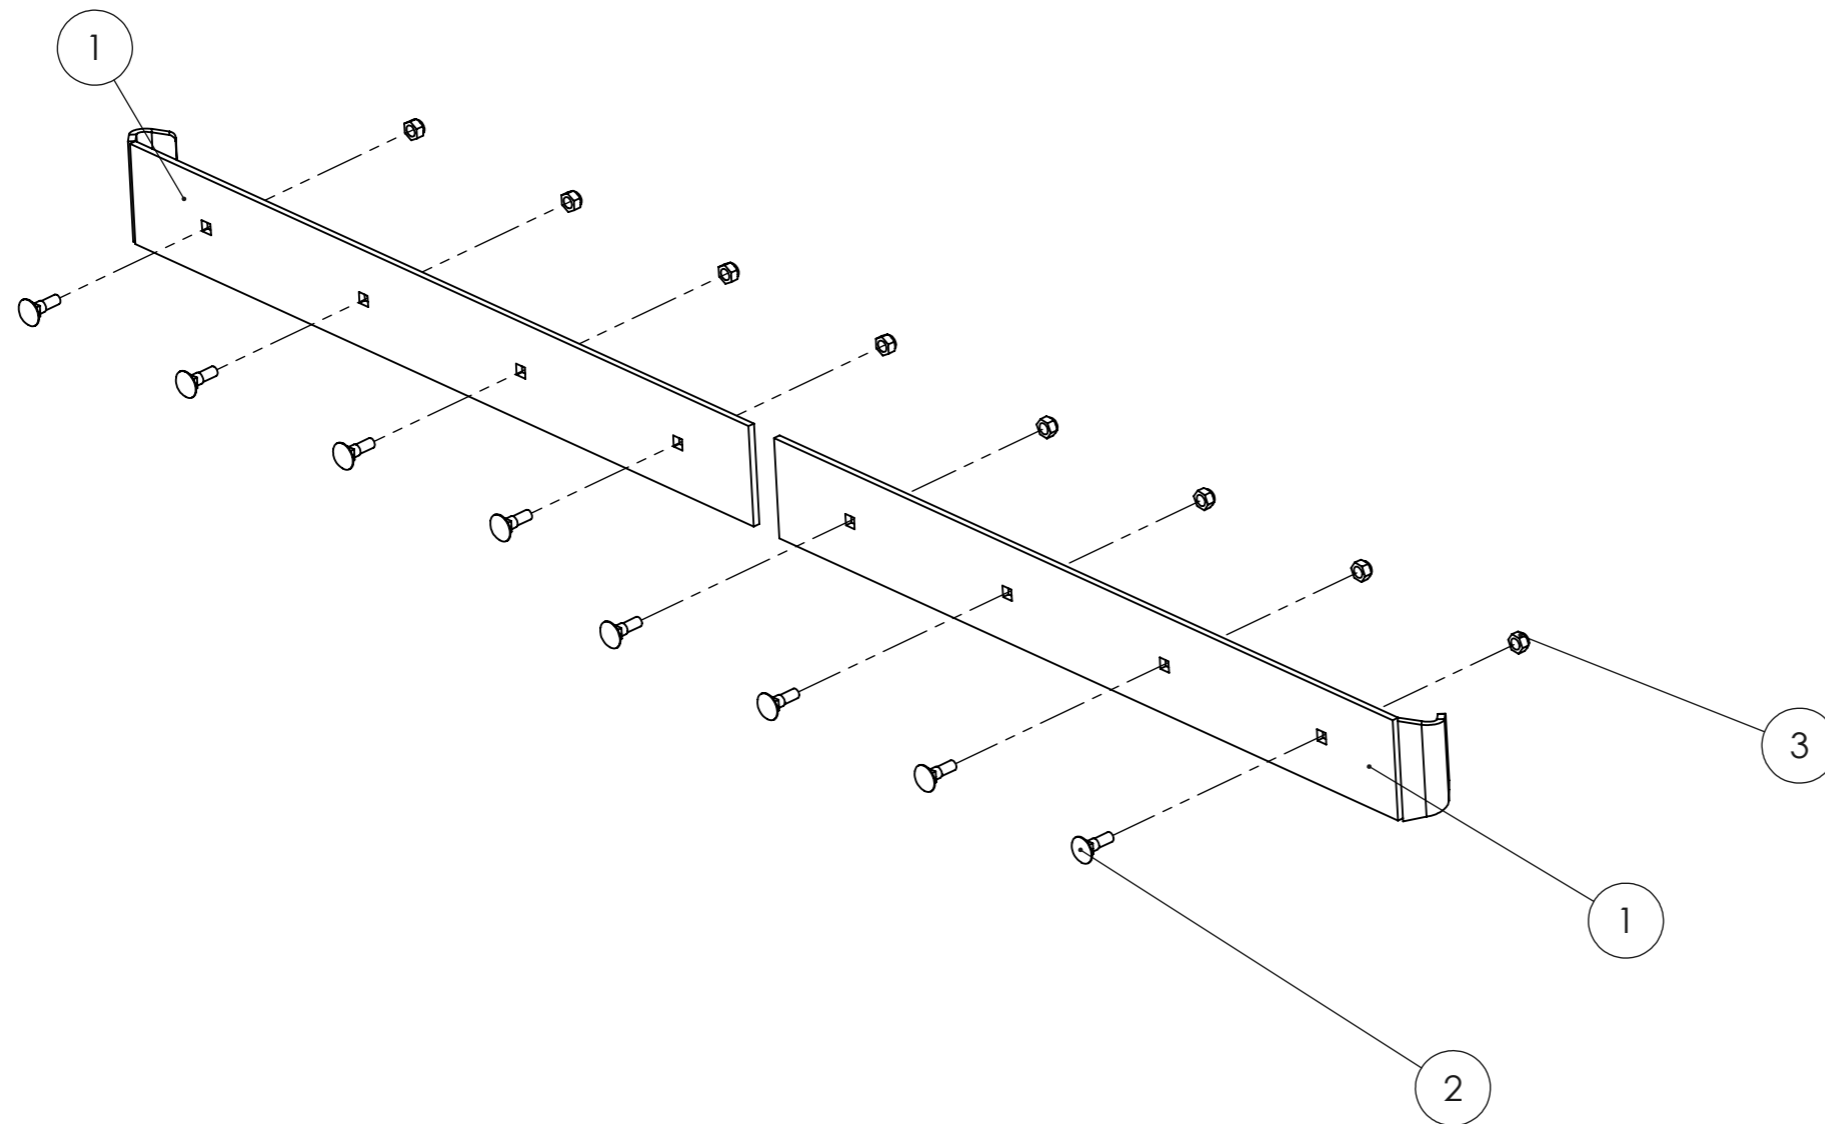

STARK

by LAMETAL professional

Weight
31.38

Scale
1:10

Design JHE 8.7.2010

Check

Appr

NL2400L TASATERÄT